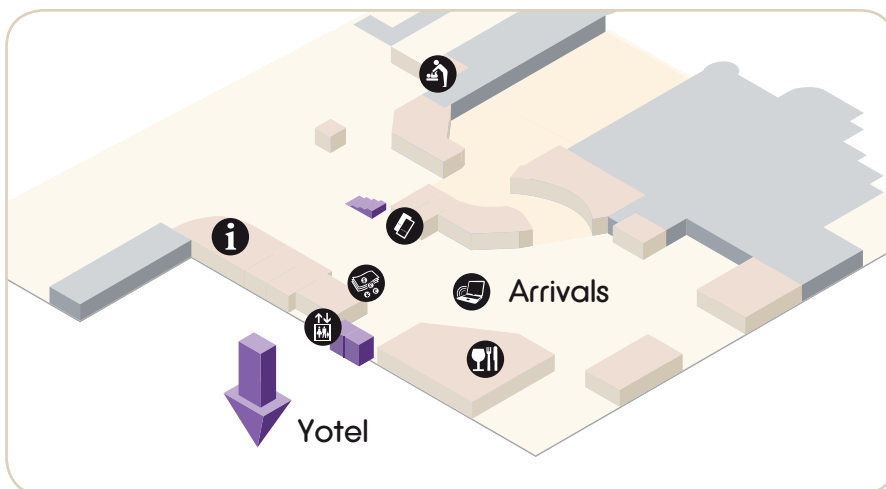

London Gatwick Airport - South Terminal

Address

YOTEL
London Gatwick Airport
South Terminal
Ground Floor
Arrivals Concourse
South Terminal
Gatwick Airport
West Sussex
RH6 0NP

Location

Yotel is located in International Arrivals in the South Terminal. Access the lifts next to Costa Coffee and go to the lower level. We are located next to the airline lounges.

Within South Terminal

From departures in South Terminal make your way to the International arrivals area. Access the lifts next to Costa Coffee and go to the lower level. We are located next to the airline lounges.

From arrivals at South Terminal come out of the exit after baggage reclaim ahead of you is a set of lift doors to the right of Costa Coffee.

From North terminal

Follow the signs to South Terminal and make your way to International Arrivals. Access the lifts next to Costa Coffee and go to the lower level. We are located next to the airline lounges.

London Gatwick Airport - South Terminal

For transfer passengers

From an international flight arriving in South Terminal follow the immigrations, baggage reclaim and arrival signs. and make your way to International Arrivals Access the lifts next to Costa Coffee and go to the lower level. We are located next to the airline lounges.