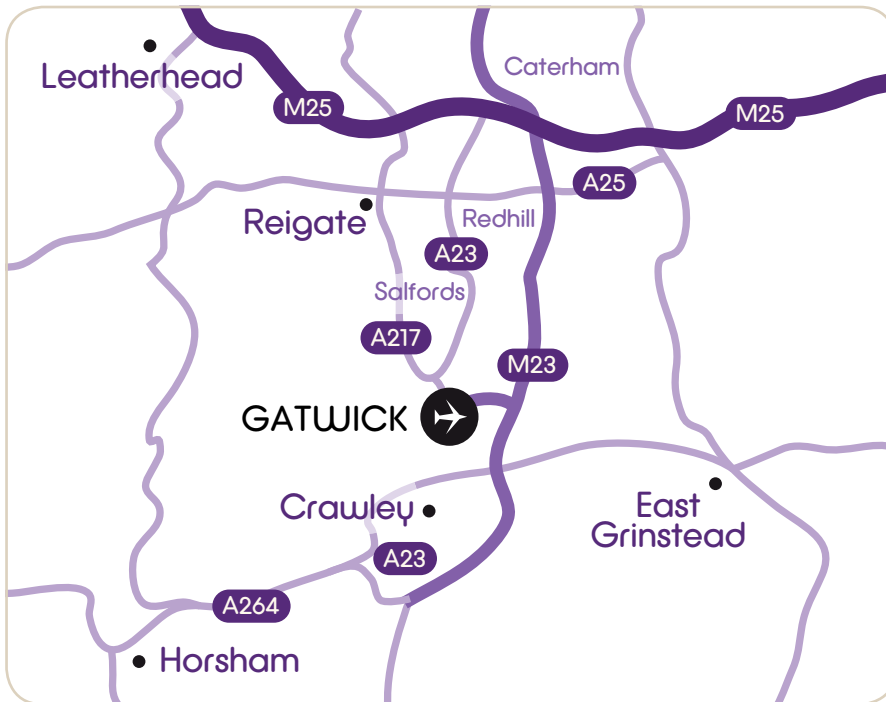

London Gatwick Airport - South Terminal

Address

YOTEL
London Gatwick Airport
South Terminal
Ground Floor
Arrivals Concourse
South Terminal
Gatwick Airport
West Sussex
RH6 0NP

Location

Yotel is located in International Arrivals in the South Terminal. Access the lifts next to Costa Coffee and go to the lower level. We are located next to the airline lounges.

Within South Terminal

From departures in South Terminal make your way to the International arrivals area. Access the lifts next to Costa Coffee and go to the lower level. We are located next to the airline lounges.

From arrivals at South Terminal come out of the exit after baggage reclaim ahead of you is a set of lift doors to the right of Costa Coffee.

From North terminal

Follow the signs to South Terminal and make your way to International Arrivals. Access the lifts next to Costa Coffee and go to the lower level. We are located next to the airline lounges.

From an international flight arriving in North Terminal use the airside transfer bus to the South Terminal and then follow the immigrations baggage reclaim and arrival signs. Make your way to International Arrivals. Access the lifts next to Costa Coffee and go to the lower level. We are located next to the airline lounges.